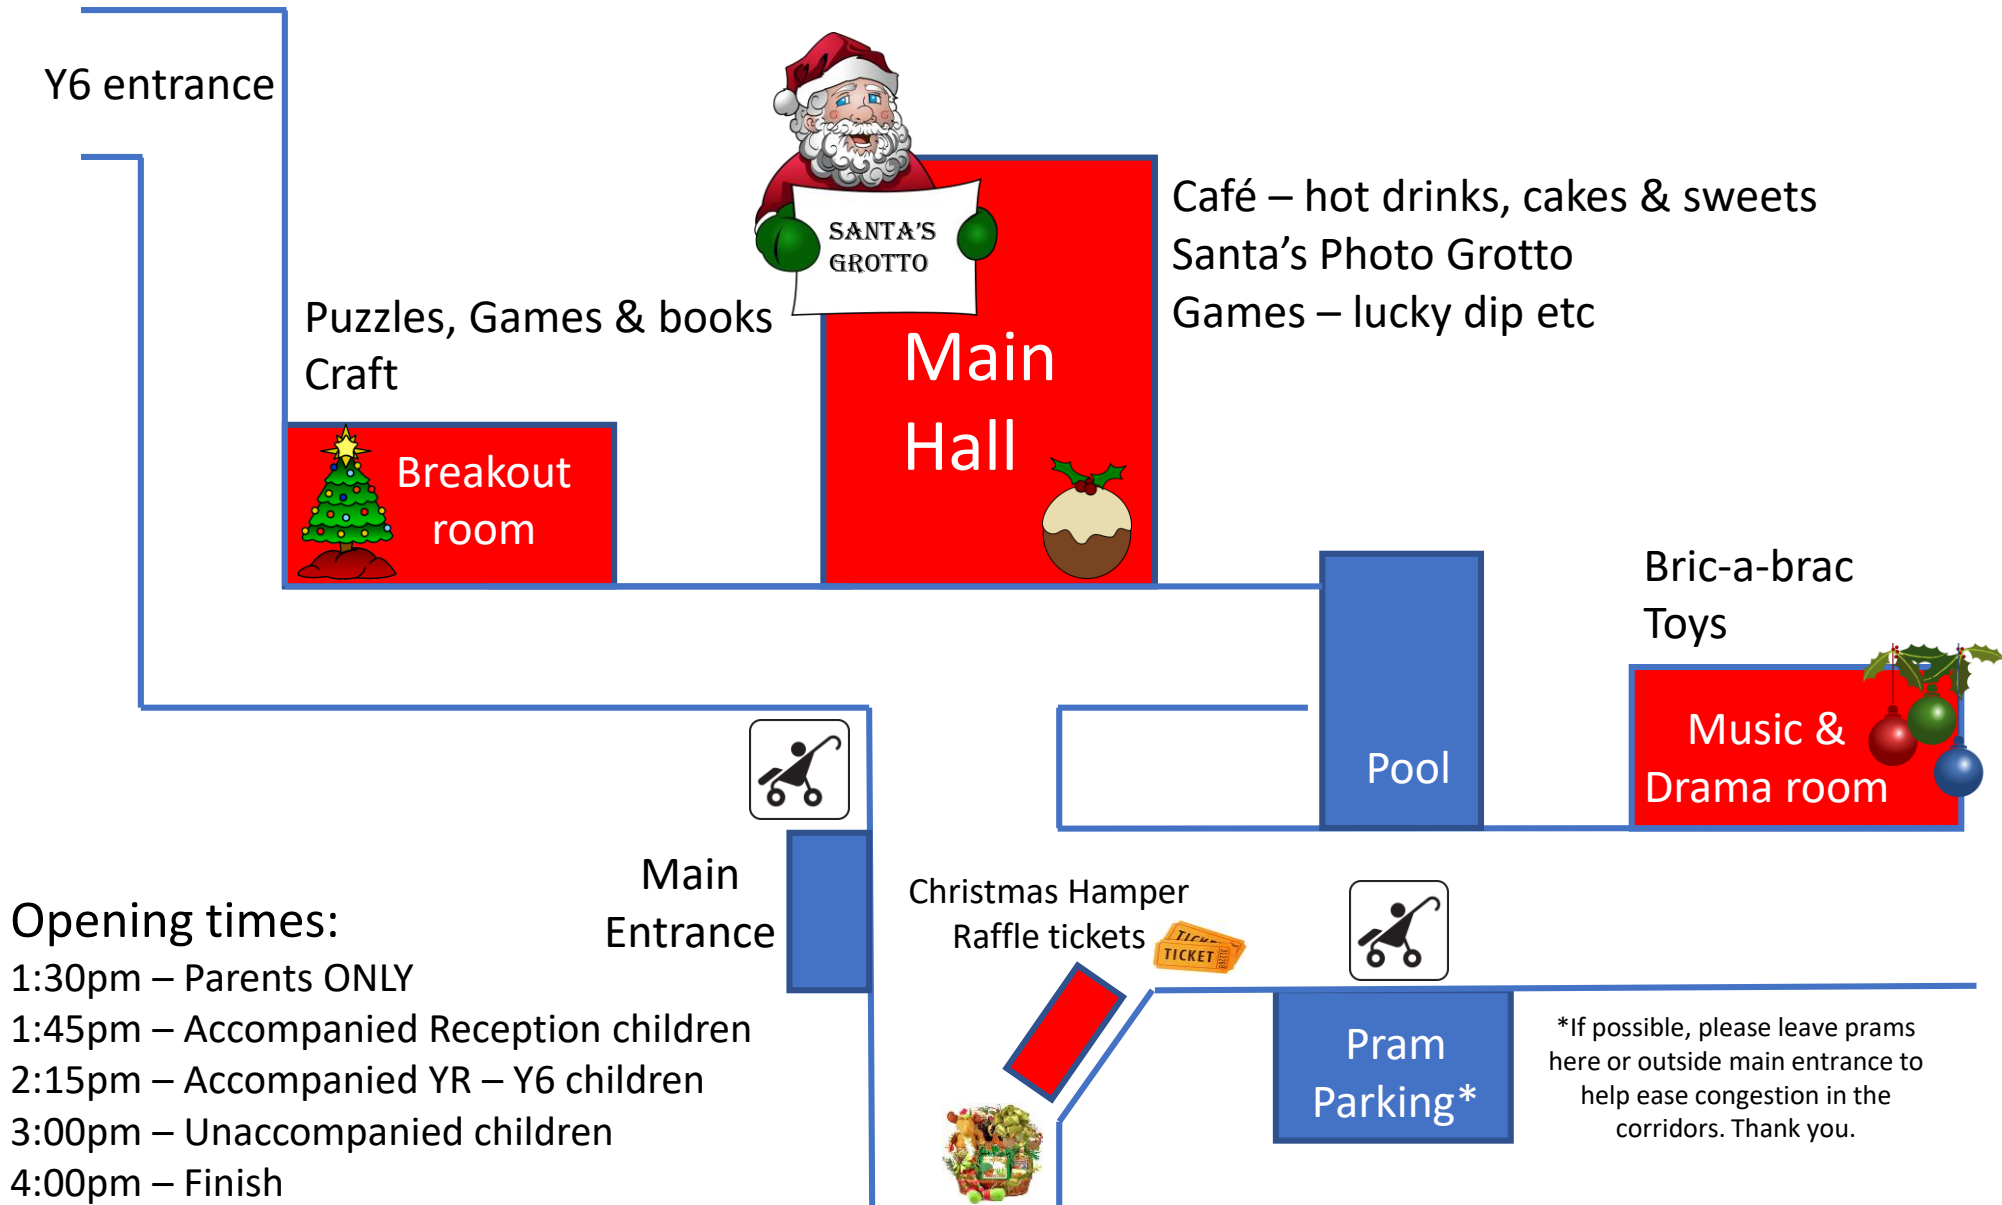

St Martins PTA Christmas Fayre

Opening times:

- 1:30pm – Parents ONLY
- 1:45pm – Accompanied Reception children
- 2:15pm – Accompanied YR – Y6 children
- 3:00pm – Unaccompanied children
- 4:00pm – Finish